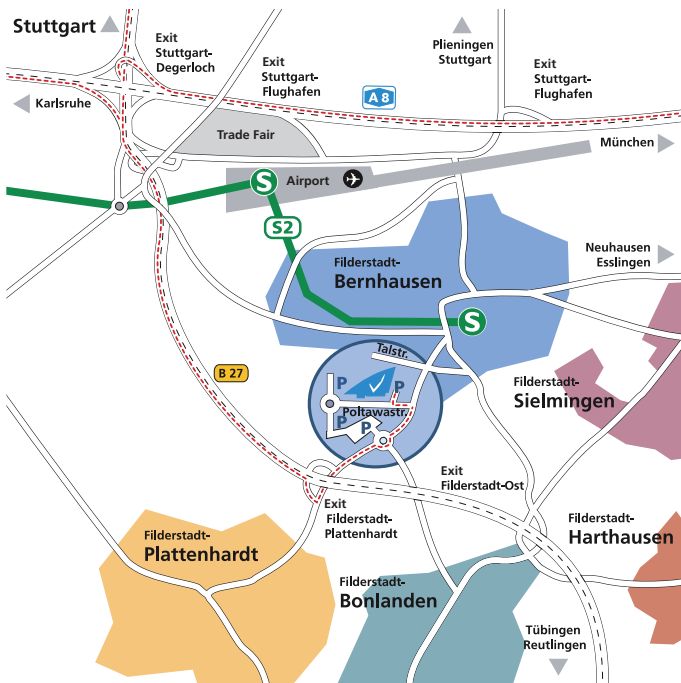

So viel. So nah.

ACCESS TO TRAFFIC ROUTES

AEROPLANE

Filderstadt is only one kilometre away from the Stuttgart Airport. It takes just 8 minutes by taxi to Filderstadt.

RAIL

There are trains to the main Stuttgart station and then regional suburban lines directly to Filderstadt (S2). Travel time is roughly 25 minutes.

BUS

The bus line 37 directly stops in front of the FILharmonie.

CAR

The A 8 Motorway from Stuttgart to Munich – the Stuttgart Airport exit.
Federal Road 27 – the West Filderstadt exit.

FILharmonie Filderstadt