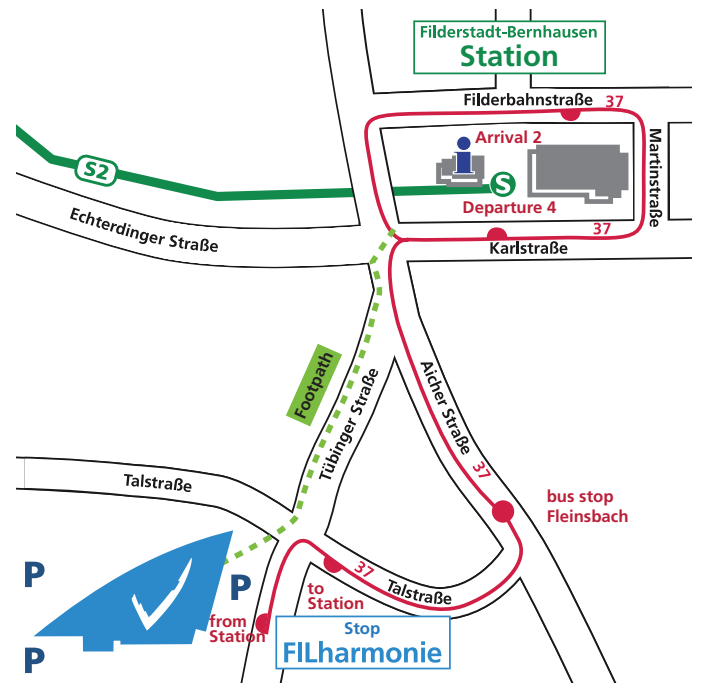

So viel. So nah.

ACCESS TO TRAFFIC ROUTES

AEROPLANE

Filderstadt is only one kilometre away from the Stuttgart Airport. It takes just 8 minutes by taxi to Filderstadt.

RAIL

There are trains to the main Stuttgart station and then regional suburban lines directly to Filderstadt (S2). Travel time is roughly 25 minutes.

BUS

The bus line 37 directly stops in front of the FILharmonie.

CAR

The A 8 Motorway from Stuttgart to Munich – the Stuttgart Airport exit.
Federal Road 27 – the West Filderstadt exit.

FILharmonie Filderstadt