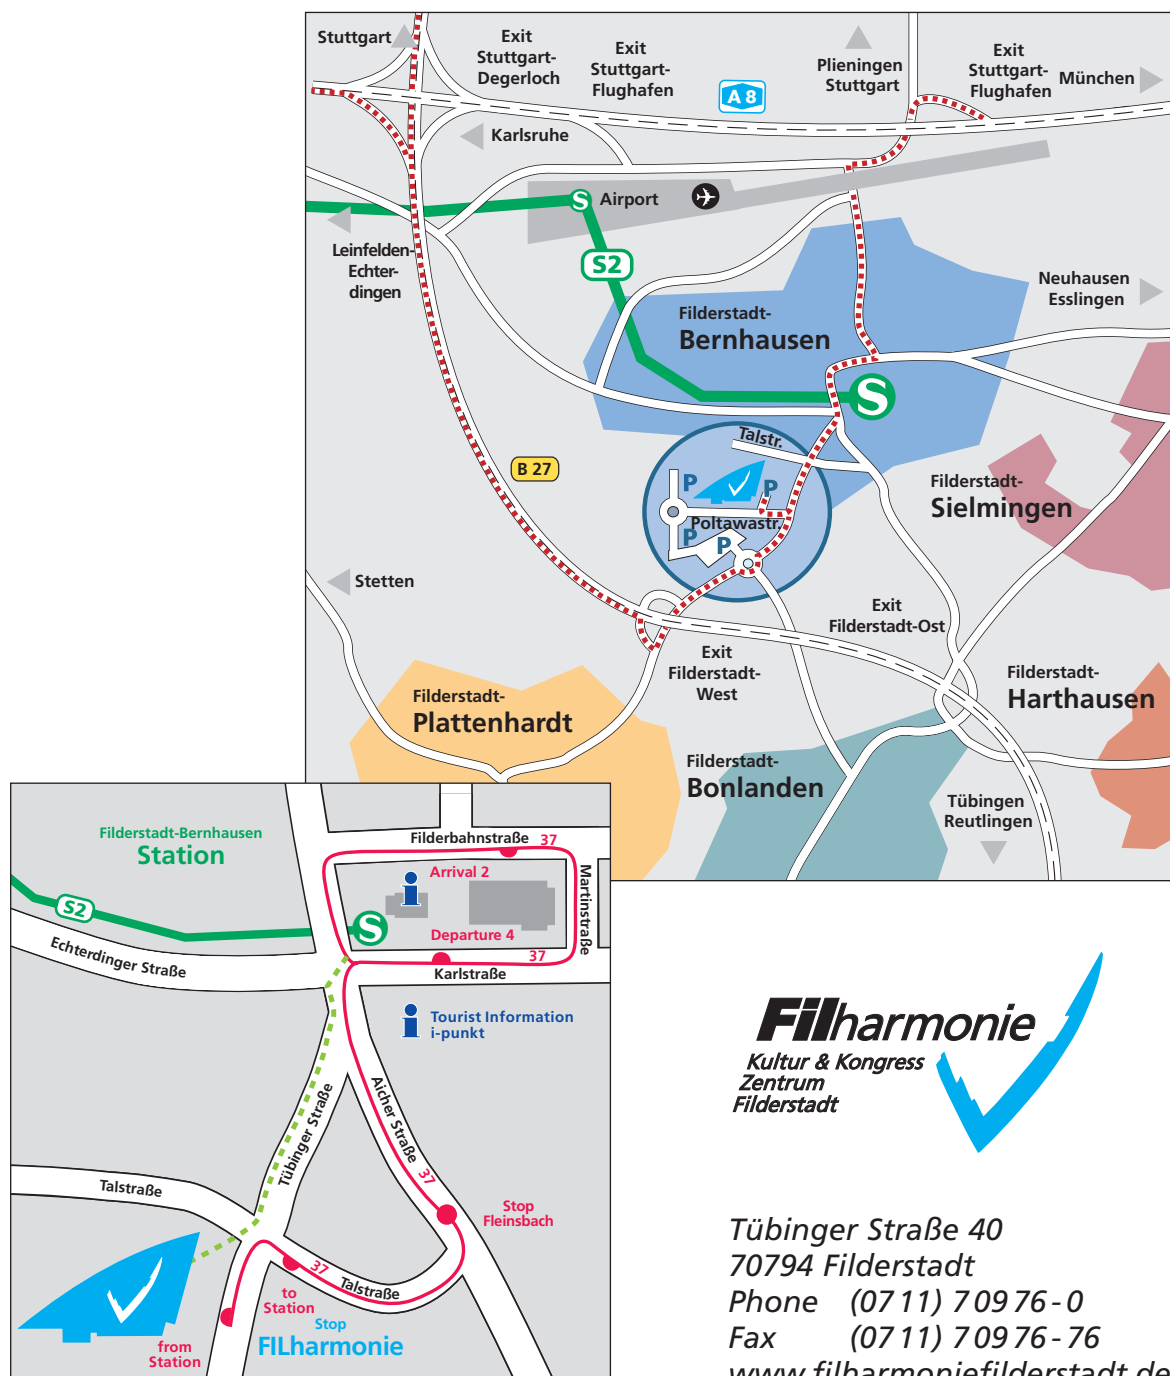

Access to Traffic Routes – FILharmonie Filderstadt

Aeroplane

Filderstadt is only one kilometre away from the Stuttgart Airport. It takes just 8 minutes by taxi to Filderstadt.

Rail

There are trains to the main Stuttgart station and then regional suburban lines directly to Filderstadt (S2). Travel time is roughly 25 minutes.

Bus

The bus line 37 directly stops in front of the FILharmonie.

Car

The A 8 Motorway from Stuttgart to Munich – the Stuttgart Airport exit. Federal Road 27 – the West Filderstadt exit.

FILharmonie
Kultur & Kongress
Zentrum
Filderstadt